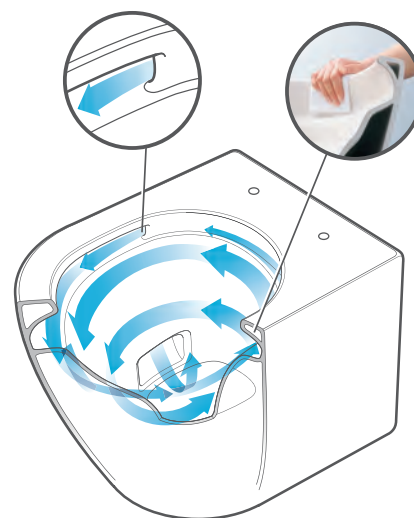

Conventional Toilet

CeFiONtect Toilet

TORNADO FLUSH

Tornado Flush is an integral feature of TOTO toilets. It re-imagines the way a toilet flushes.

Instead of a conventional flush that pours down from the rim, Tornado Flush projects three high-pressure water jets that generate a tornado-like vortex of water, forcing waste off the bowl's surface. It is both quiet and water-efficient.

RIMLESS DESIGN

The Rimless Design eliminates areas where dirt and bacteria easily collect. This ensures that all areas of the bowl are accessible making cleaning easier for you and better for the environment.