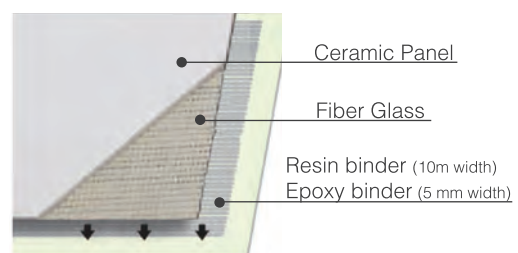

Material Components of Hydrocera:

SHOWER SPACE

HYDROCERA

TYPES OF HYDROCERA WALL

CRACK PATTERN

#HQ11
Gloss White

#HQ12
Pink

#HQ13
Ocean Green