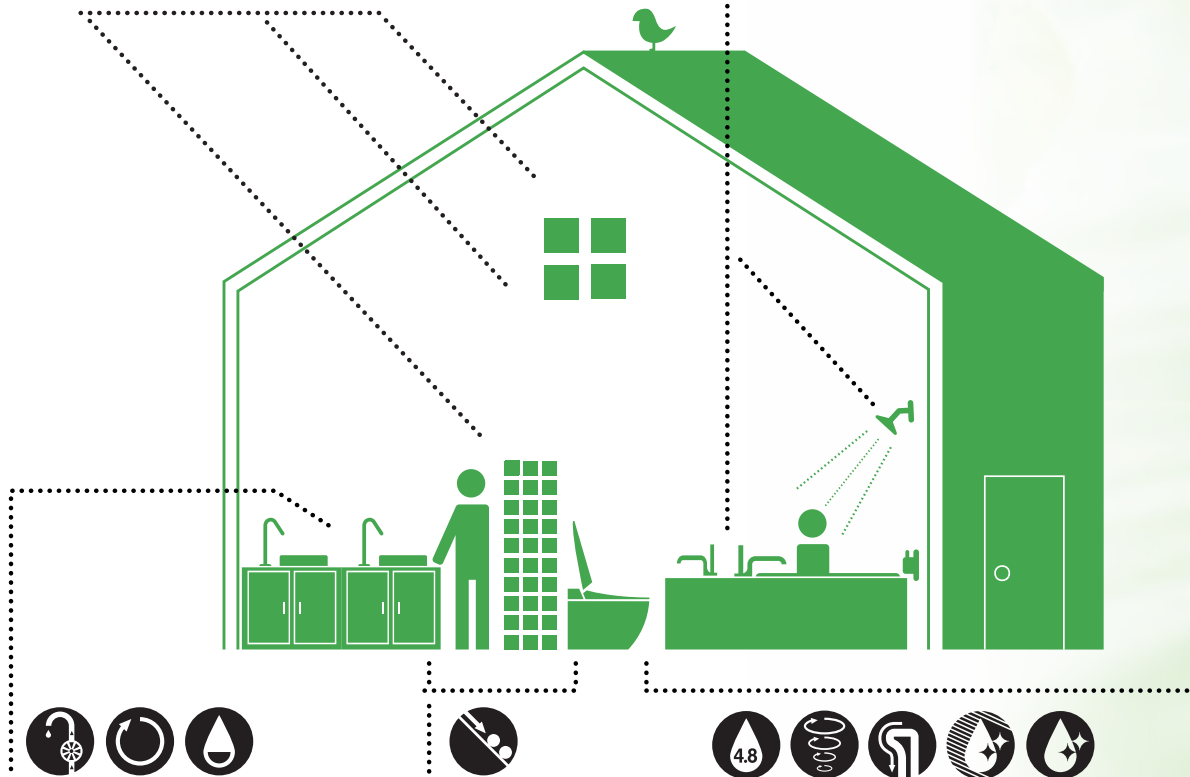

TOTO HISTORY

GREEN INITIATIVES

TECHNOLOGIES

FACTS & FIGURES

TOTO technologies provide maximum comfort and minimum consumption

WALLS . WINDOWS . TILES

HYDROTECT surfaces clean themselves and the surrounding air. Indoor surfaces are also antibacterial.

SHOWERS . FAUCETS

AERIAL SHOWER is a full stream of air-infused water droplets. ECOCAP produces an aerated stream for faucets.

AUTOMATIC FAUCETS

Auto-functions are not only convenient and easy to use, they also save water and electricity.