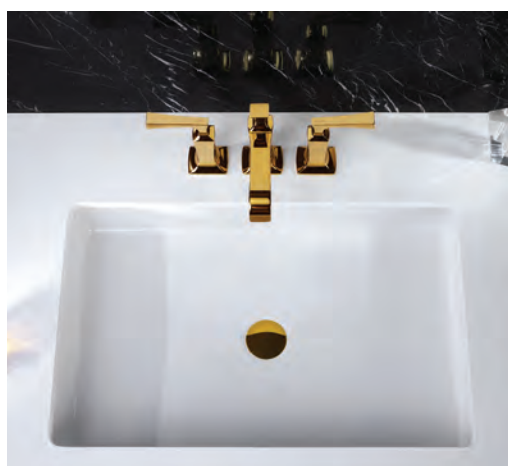

DBX124CAF
Hand Shower Set

TTSR701
Sliding Rail

CII CLASSIC

NEW
LW1514B
 Under Counter Lavatory
 470W x 470D mm

TOTO GREEN CHALLENGE   

NEW
LW1516B
 Under Counter Lavatory
 670W x 450D mm

TOTO GREEN CHALLENGE   