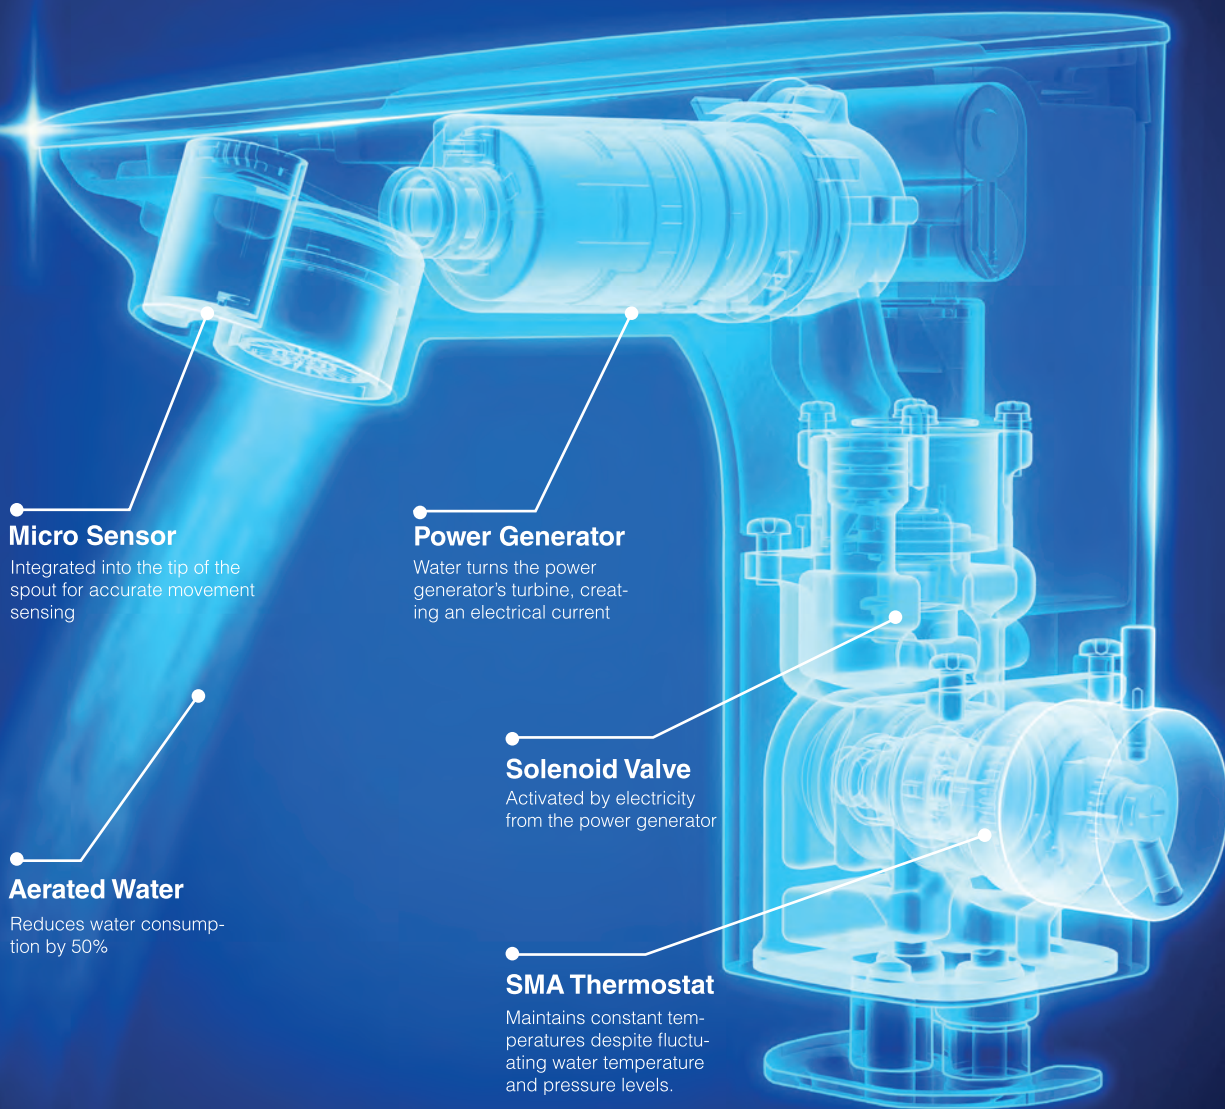

AUTO FAUCET SERIES

Micro Sensor

Integrated into the tip of the spout for accurate movement sensing

Power Generator

Water turns the power generator's turbine, creating an electrical current

Solenoid Valve

Activated by electricity from the power generator

Aerated Water

Reduces water consumption by 50%

SMA Thermostat

Maintains constant temperatures despite fluctuating water temperature and pressure levels.

SELF POWER

TOTO automatic faucets no longer need power from an electrical outlet. The energy from the flowing water is used to charge a battery that powers the faucet. The faucets require practically no maintenance.

AUTO FUNCTIONS

Cost Reduction & Energy Saving
Batteries don't need to be replaced which is better for the environment and reduces the need for maintenance.

Hygiene

The sensor-activated system means that users don't need to touch the faucets, reducing the risk of transmitting bacteria.

Smart Sensor

The automatic faucets feature an almost invisible sensor in the spout. It registers every hand movement precisely and is tamper-proof.

WATER SAVING

TOTO's aerated technology adds air to the water enlarging each droplet. This reduces water consumption by half from 4L to 2L per minute without any loss in stream volume.