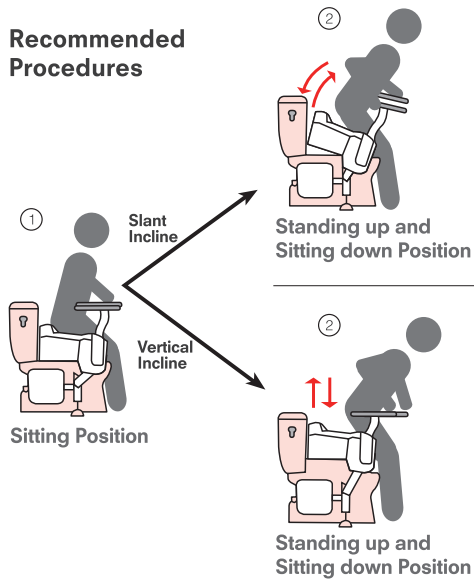

POWERED ELEVATING TOILET SEAT LIFT

Instructions

Recommended Procedures

Slant Incline

Assist users to bend their legs slightly and able to stand up with slight push forward

- Able to incline with the correct speed and direction for the user while standing or sitting
- The operation angle of the toilet lift is 0° - 15°, able to stop within the range

Vertical Incline

Suitable for users who feel that the height is insufficient and have not enough strength to push forward and unable to bend their legs and want to stand up with a stable movement

- Able to incline vertically and stop within the range of 117mm.