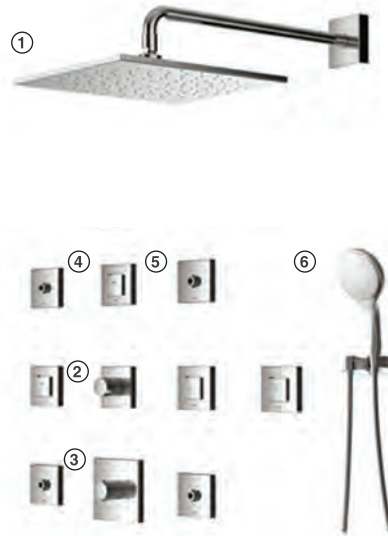

- **NEW**
- ① **DBX114CAM**
  Aerial Fixed Shower Head
  300 x 300mm
- ② **DP350/ DV105R**
  Volume Control Valve
- ③ **DP419/ DV418**
  Thermostat Controller
- ④ **DP346/ DV101**
  On/ Off Valve
- ⑤ **DBX116-1C**
  Gyrostream Body Shower
- ⑥ **DBX111CAF**
  Aerial Hand Shower Set
  Ø150mm

TOTO
GREEN
CHALLENGE