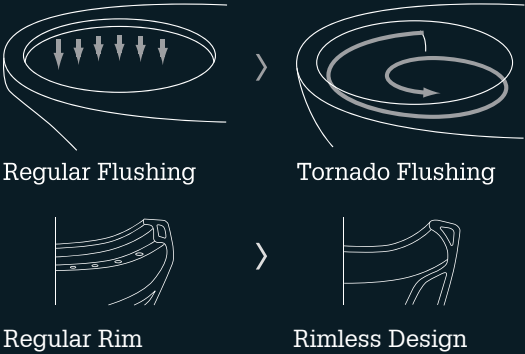

THE PURIFICATION CYCLE

BEFORE

Pre-mist (water) is sprayed into the bowl

DURING

Nozzle is cleaned with water

AFTER

Nozzle and bowl is cleaned with ewater+

INTERIM

After 8 hours of non-use, ewater+ is automatically sprayed

MECHANISM

Tap water is electrolysed as it travels through the toilet.

When naturally occurring chloride ions in tap water are electrolysed, they turn into hypochlorous acid, the active ingredient of ewater+. Hypochlorous acid is capable of instantly sterilising a dirty surface.

ewater+ turns back into regular water after two hours, making it an Earth-friendly alternative to harsh household cleaning agents.

INTEGRATED TECHNOLOGIES

This is no ordinary toilet

The Neorest integrates all of TOTO's cutting edge technologies culminating in a device that caters to all of your needs and more.

TORNADO FLUSH

The Tornado Flush together with the Rimless Design comprehensively covers the bowl from corner to corner and achieves a higher level of cleanliness with less water.

WASHLET

The Washlet's functions are controlled by a remote control. The flow of the warm, aerated water can be adjusted with ease for rear and front cleansing. After use, the wand disappears into its casement for self cleaning.