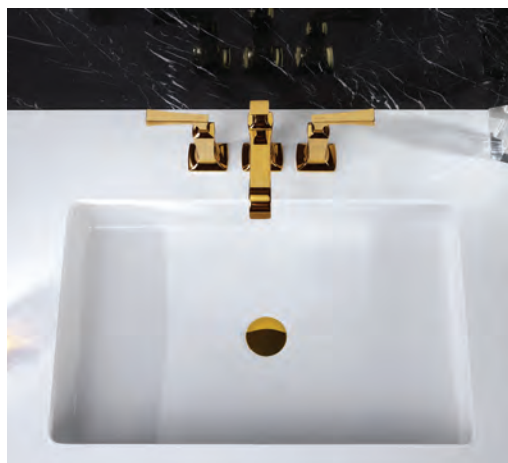

DBX124CAF
Hand Shower Set

TTSR701
Sliding Rail

CII CLASSIC

NEW
LW1514B
 Under Counter Lavatory
 470W x 470D mm

TOTO GREEN CHALLENGE   

NEW
LW1516B
 Under Counter Lavatory
 670W x 450D mm

TOTO GREEN CHALLENGE   