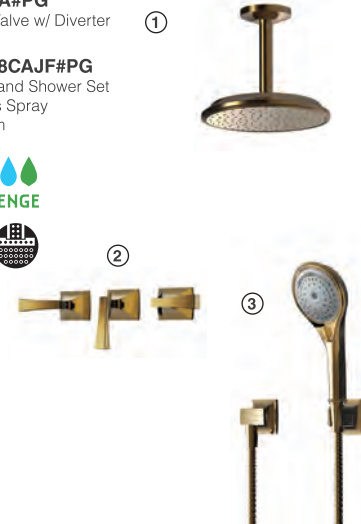

- **NEW**
- ① **DBX120-1CAM#PG**
  Aerial Fixed Shower Head
  Ø200mm
- ② **DB246A#PG**
  Mixing Valve w/ Diverter
- ③ **DBX118CAJF#PG**
  Aerial Hand Shower Set
  3 Modes Spray
  Ø120mm

TOTO
GREEN
CHALLENGE