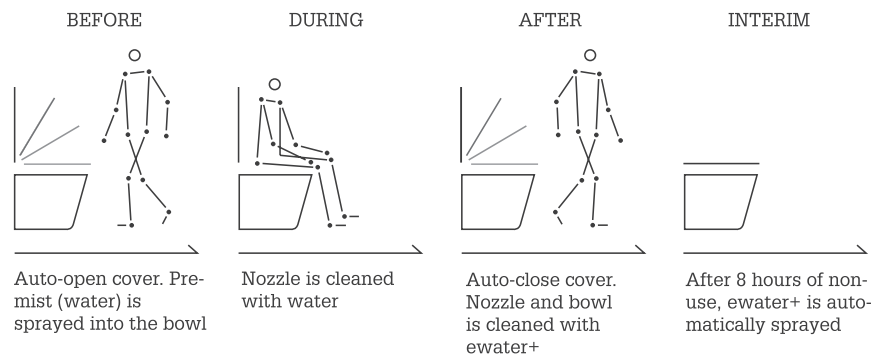

Purification Cycle

Customised Spray Patterns