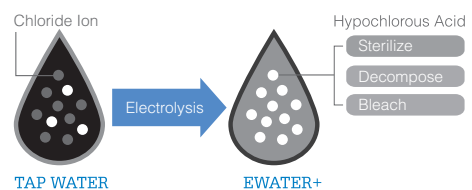

ewater+

When naturally occurring chloride ions in tap water are electrolysed, they turn into hypochlorous acid, the active ingredient of ewater+. Hypochlorous acid sterilises a dirty surface in an instant.

ewater+ turns back into regular water after two hours, making it an Earth-friendly alternative to harsh household chemicals.