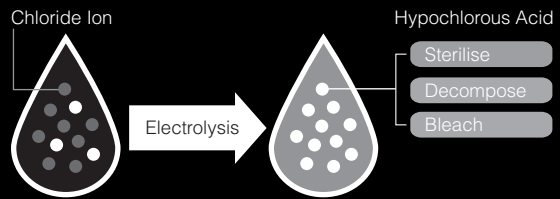

EWATER+

ewater+ is an antibacterial liquid that prevents waste particles from accumulating and staining the toilet bowl. It is sprayed into the toilet after flushing and eliminates 99.9% of bacteria. It also sterilises the bidet nozzle after every use.

THE PURIFICATION CYCLE

BEFORE

Pre-mist (water) is sprayed into the bowl

DURING

Nozzle is cleaned with water

AFTER

Nozzle and bowl is cleaned with ewater+

INTERIM

After 8 hours of non-use, ewater+ is automatically sprayed

MECHANISM

Tap water is electrolysed as it travels through the toilet.

When naturally occurring chloride ions in tap water are electrolysed, they turn into hypochlorous acid, the active ingredient of ewater+. Hypochlorous acid is capable of instantly sterilising a dirty surface.

ewater+ turns back into regular water after two hours, making it an Earth-friendly alternative to harsh household cleaning agents.

INTEGRATED TECHNOLOGIES

This is no ordinary toilet

The Neorest integrates all of TOTO's cutting edge technologies culminating in a device that caters to all of your needs and more.