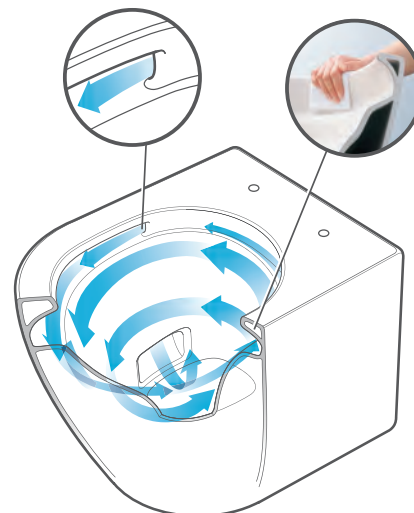

RIMLESS DESIGN

The Rimless Design eliminates areas where dirt and bacteria easily collect. This ensures that all areas of the bowl are accessible making cleaning easier for you and better for the environment.