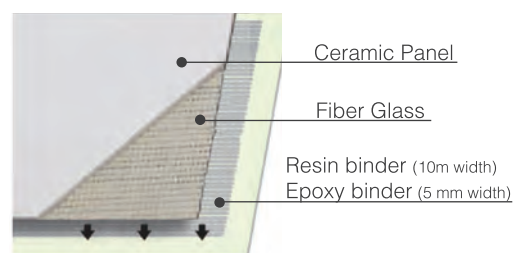

HYDROCERA is fired under extremely high temperatures of $1200^{\circ}C$ making it exceptionally durable and long-lasting.

Material Components of Hydrocera: