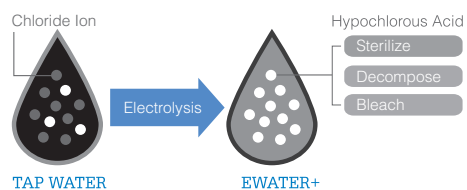

TOTO
GREEN
CHALLENGE

TCF4732A
Washlet
Bowl Shape : D-Shape
390W x 520D x 127H mm

TOTO
GREEN
CHALLENGE

reddot design award
winner 2013

EWATER+

ewater+ is an antibacterial liquid that minimises waste particles that stain the toilet bowl. It is sprayed into the toilet and onto the nozzle, sterilising the entire surface. Combined with other TOTO technologies such as rimless design and CeFiONtect, the WASHLET stays refreshingly clean for the long term.

ewater+

When naturally occurring chloride ions in tap water are electrolysed, they turn into hypochlorous acid, the active ingredient of ewater+. Hypochlorous acid sterilises a dirty surface in an instant.

ewater+ turns back into regular water after two hours, making it an Earth-friendly alternative to harsh household chemicals.

WASHLET FEATURES

Sanitising Function

Before use, the toilet sprays tap water to wet the surface of the bowl. After use, ewater+ is sprayed.