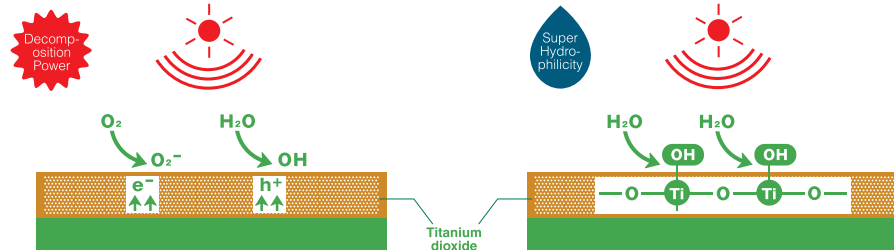

PROPERTIES OF HYDROTECT

Hydrotec is an environmental purification technology that cleanses our living environment by a photocatalytic reaction that harnesses the power of light and water.

Photocatalytic

Hydrotec produces a number of environmentally-beneficial effects through a process similar to photosynthesis in plants.