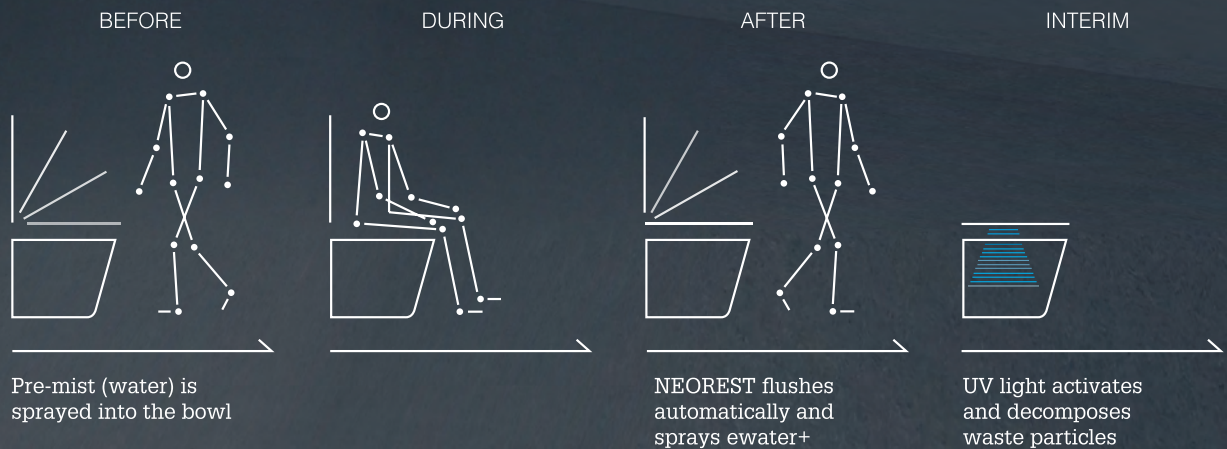

MECHANISM

Actilight includes two key features: an ultraviolet light inside the lid and a scientifically formulated glaze that's fired onto the bowl. These two technologies work together with oxygen and water in the air to generate the photocatalytic process that decomposes bacteria and waste.

The UV light is located inside the lid. The zirconium oxide in the glaze provides superior durability while giving the bowl a shimmering quality.

THE PURIFICATION CYCLE

When the Neorest is not in use, the ultraviolet light automatically turns on to ensure a continuously clean toilet bowl.