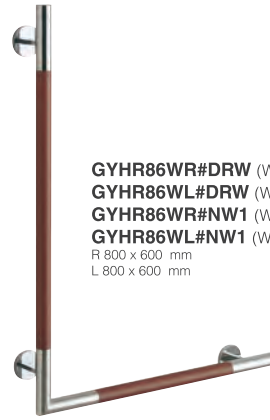

GYHR86WR#DRW (Wood)
GYHR86WL#DRW (Wood)
GYHR86WR#NW1 (White)
GYHR86WL#NW1 (White)
 R 800 x 600 mm
 L 800 x 600 mm

GYHR600M (Stainless Steel)
 600 mm
GYHR800M (Stainless Steel)
 800 mm

GYHR600W#DRW (Wood)
GYHR600W#NW1 (White)
 600 mm
GYHR800W#DRW (Wood)
GYHR800W#NW1 (White)
 800 mm