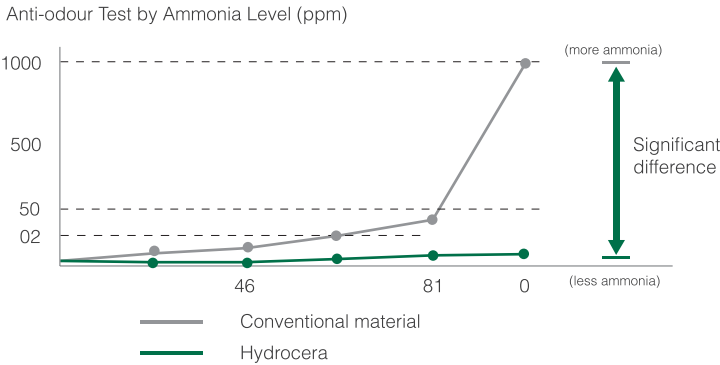

ANTI-ODOUR

Testing Method

- ① Urine is applied on the surfaces.
- ② The ammonia level is measured after two days.