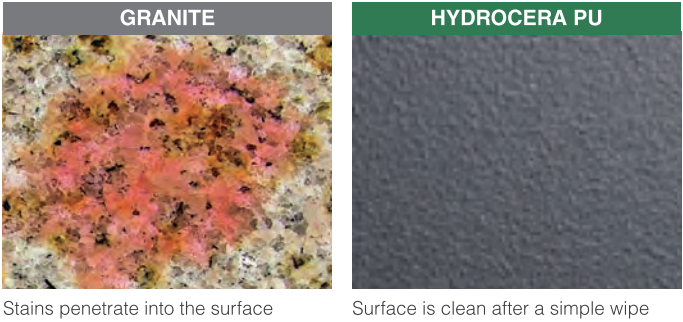

PROPERTIES OF HYDROCERA PU

STAIN RESISTANT

Testing Method

- ① Coloured drops are applied onto the surface and left for one hour.
- ② The surface is wiped with a damp cloth.