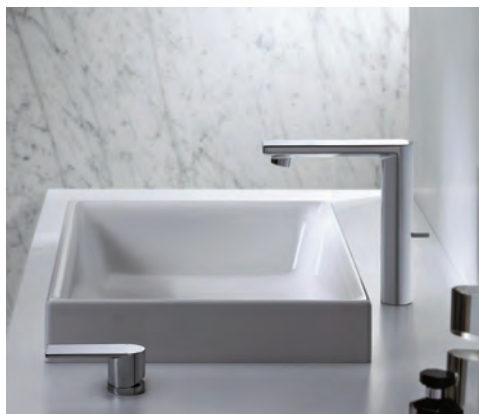

NEW

TMC95ECR

Aerial Thermostat Shower Tower
∅ 200 mm

**TOTO
GREEN
CHALLENGE**

CI CONTEMPORARY

NEW
LW1704B
Console Lavatory
400W x 400D x 60H mm

TOTO GREEN CHALLENGE   

NEW
LW1714B
Console Lavatory
400W x 400D x 60H mm