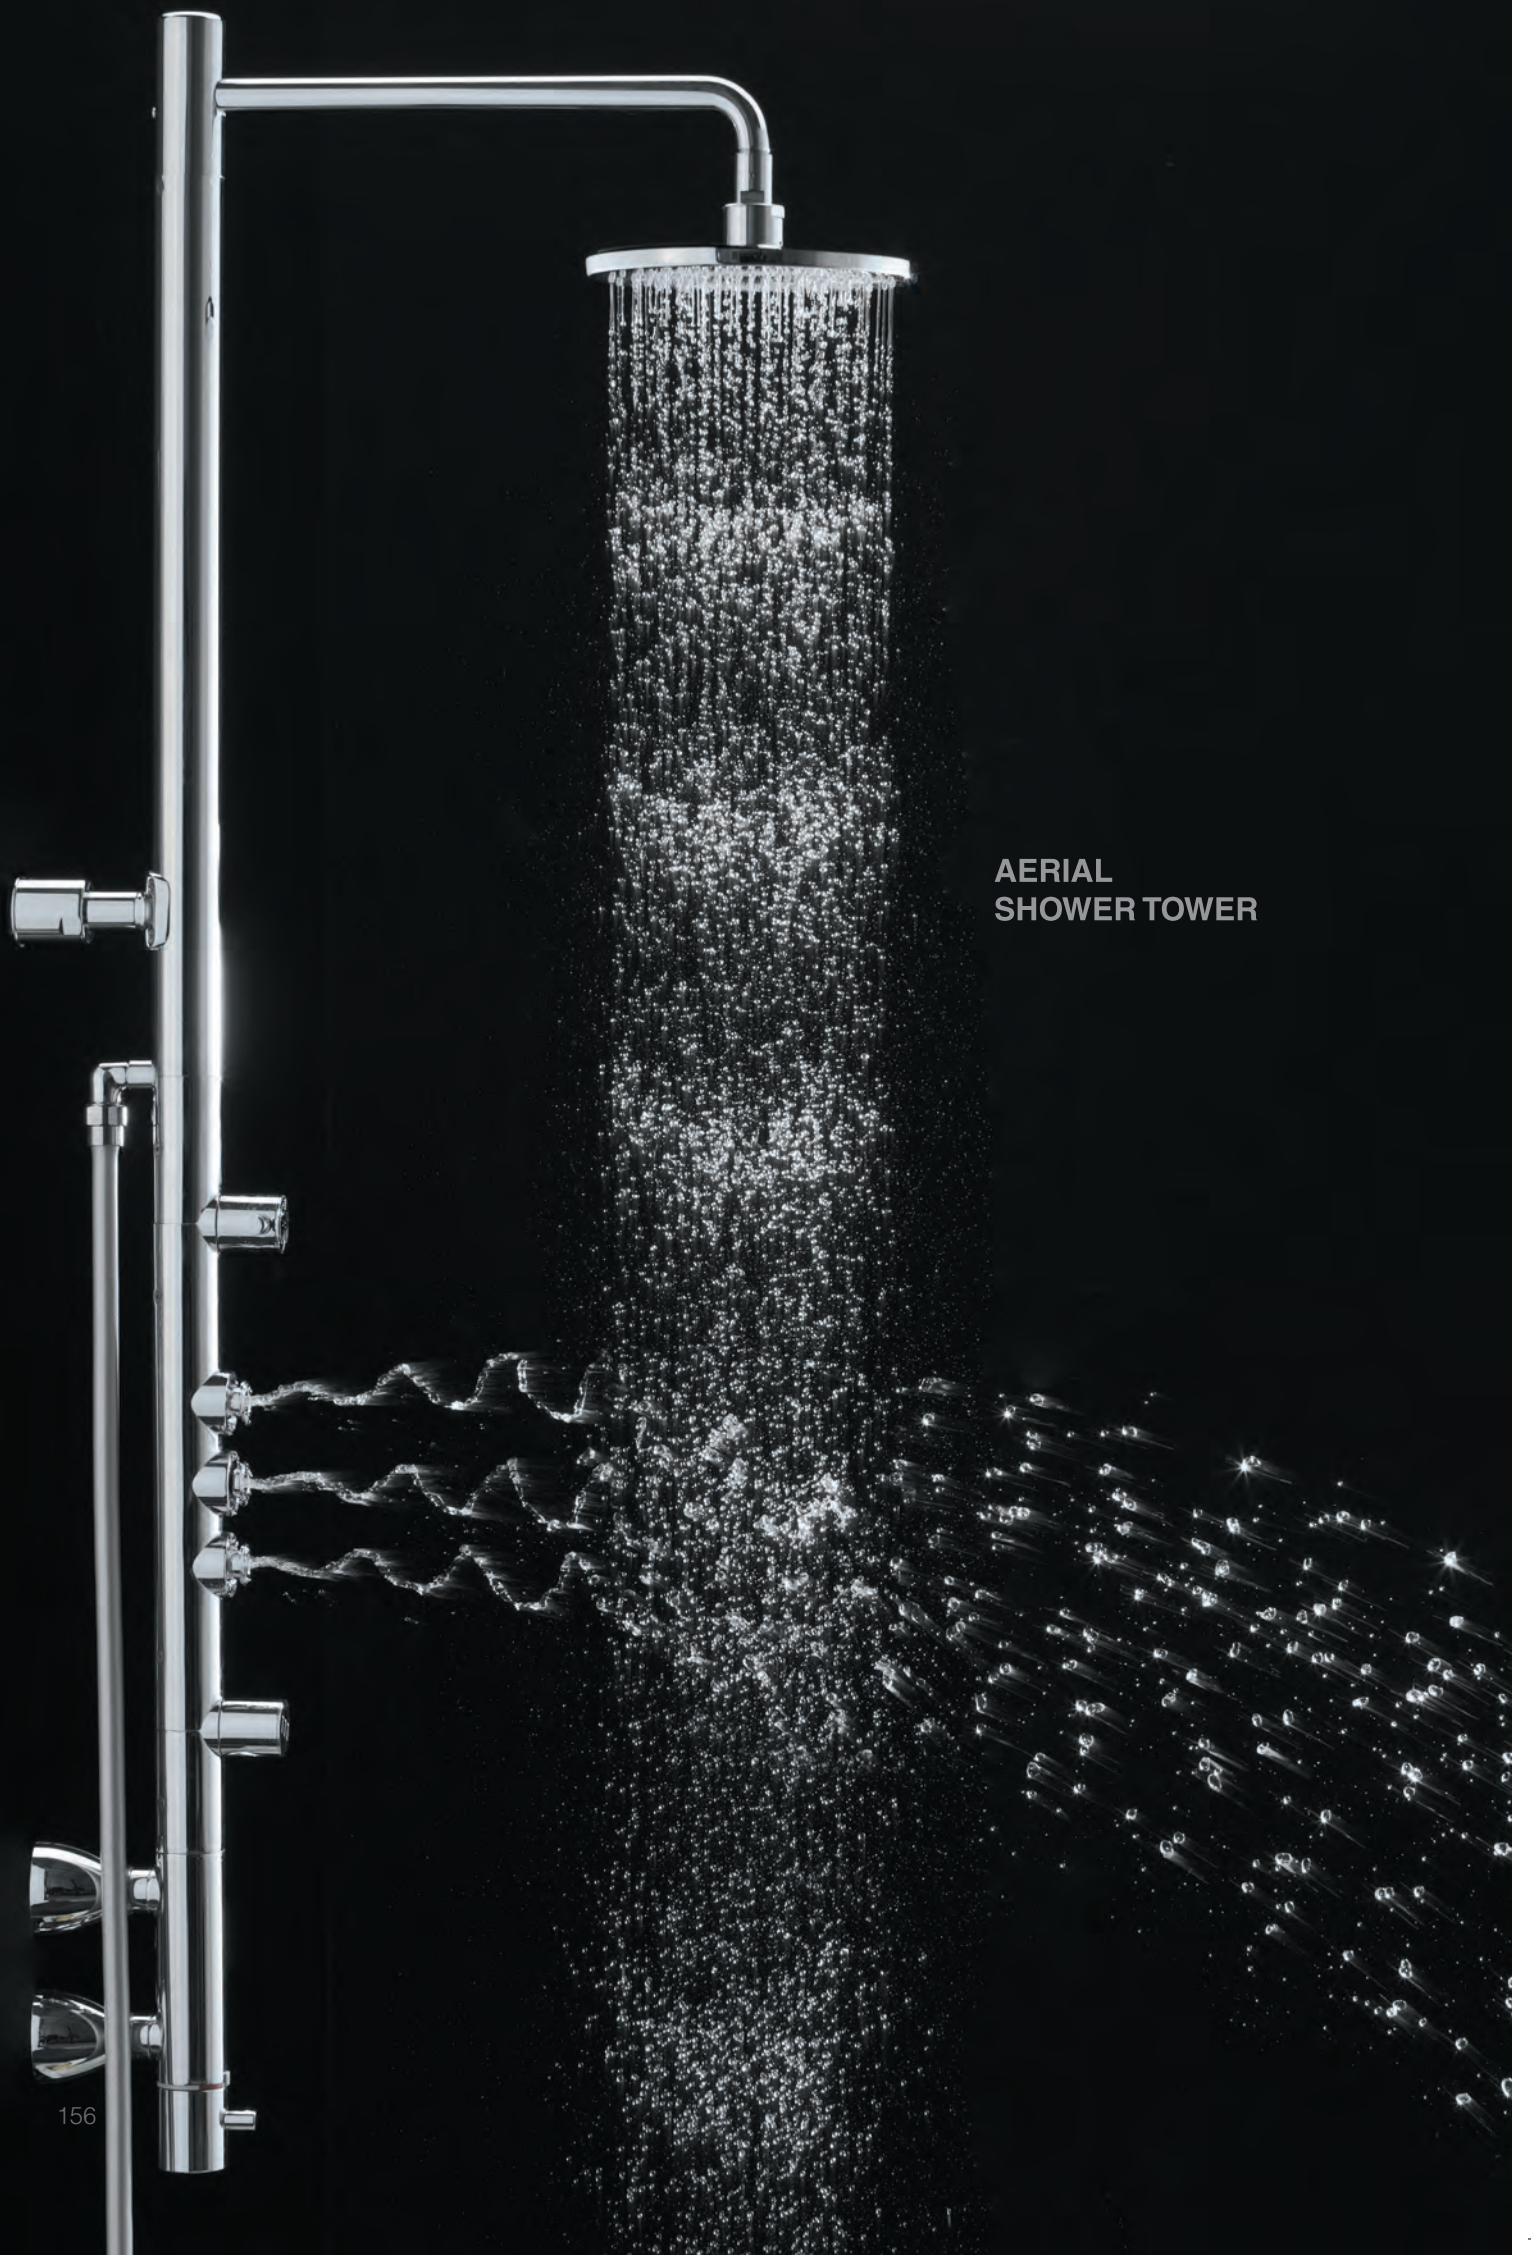

**AERIAL
SHOWER TOWER**