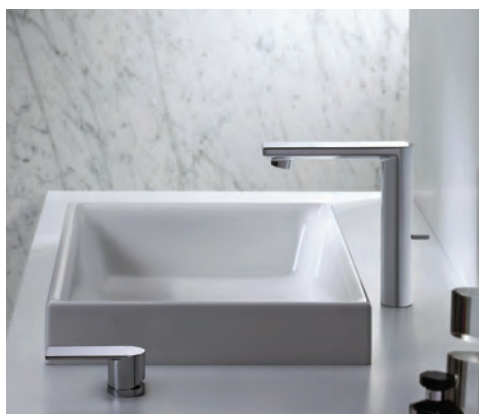

TOTO GREEN CHALLENGE