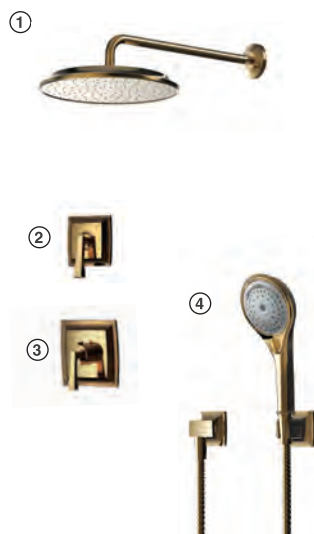

- **NEW**
- ① **DBX121CAM#PG**
  Aerial Fixed Shower Head
  Ø300mm
- ② **DP355#PG/ DV104**
  2 Way Diverter W/
  On and Off Switch
- ③ **DP422#PG/ DV418**
  Thermostat Controller
- ④ **DBX118CAJF#PG**
  Aerial Hand Shower Set
  3 Modes Spray
  Ø120mm

TOTO
GREEN
CHALLENGE