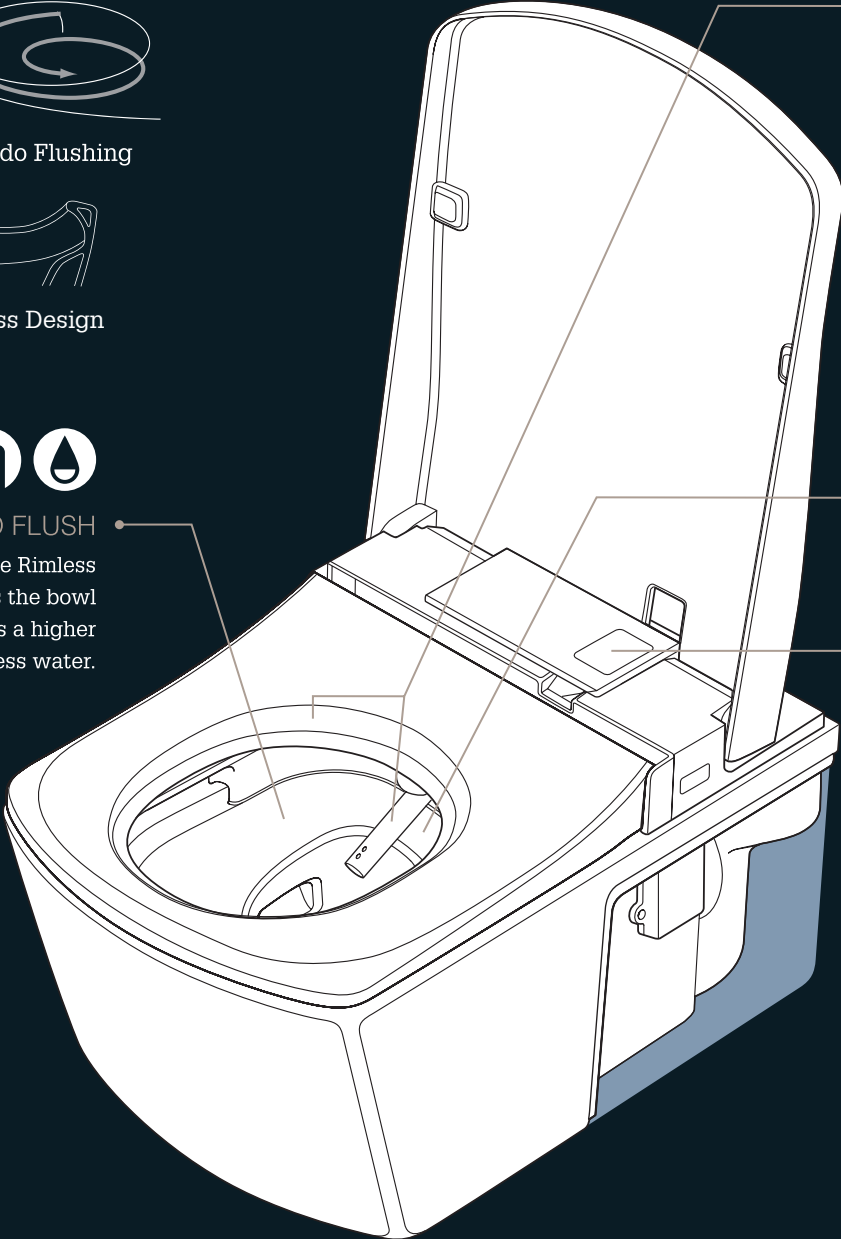

ewater+ turns back into regular water after two hours, making it an Earth-friendly alternative to harsh household cleaning agents.

INTEGRATED TECHNOLOGIES

This is no ordinary toilet

The Neorest integrates all of TOTO's cutting edge technologies culminating in a device that caters to all of your needs and more.

TORNADO FLUSH

The Tornado Flush together with the Rimless Design comprehensively covers the bowl from corner to corner and achieves a higher level of cleanliness with less water.

WASHLET

The Washlet's functions are controlled by a remote control. The flow of the warm, aerated water can be adjusted with ease for rear and front cleansing. After use, the wand disappears into its casement for self cleaning.