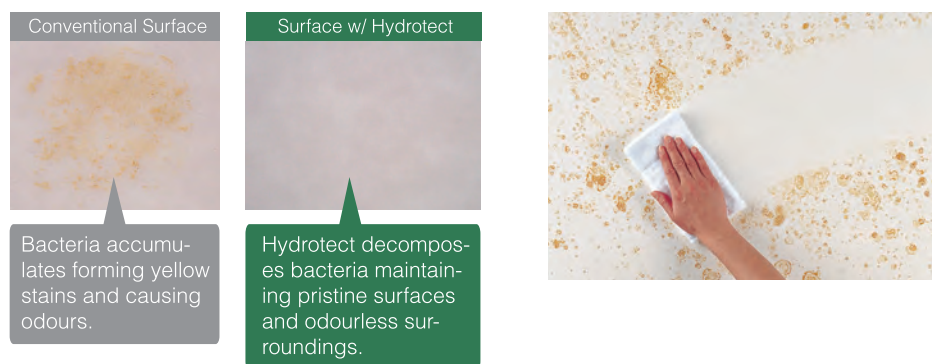

Anti-Odour

Through the decomposition of organic substances, surfaces remain free of stains that often emit foul odours.