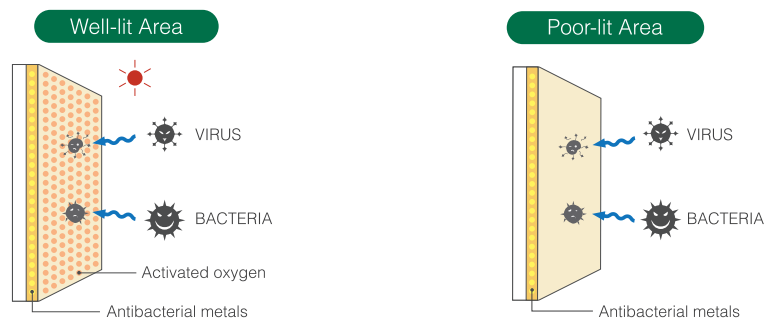

Antibacterial

Antibacterial metals make it possible for surfaces with Hydrotec to decompose bacteria in poor-lit areas as well as under the sun. This improves hygiene on walls and floors in indoor areas such as toilets, bathrooms and kitchens.