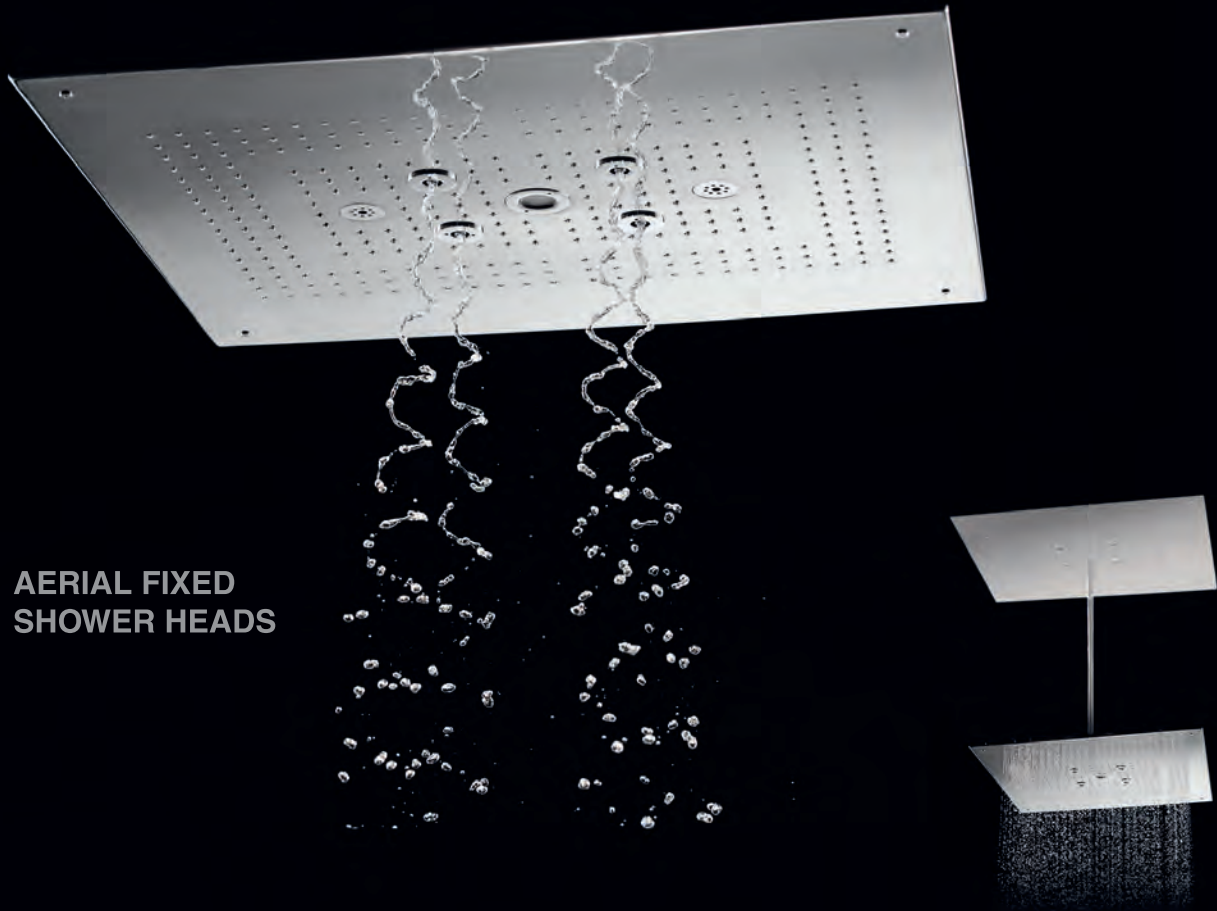

TTSH103ECFU
Aerial Hand Shower Set

TTSH103ECF
Aerial Hand Shower

- Comfortable shower experience
- Use less water

**AERIAL FIXED
SHOWER HEADS**

NEW

DBX117CA
Aerial Fixed Shower Head
(Ceiling Type)
600 x 530 mm