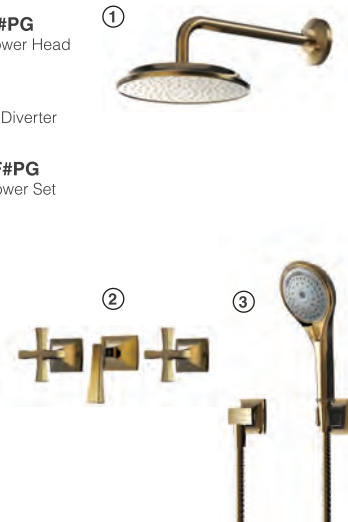

- **NEW**
- ① **DBX120CAM#PG**
  Aerial Fixed Shower Head
  Ø200mm
- ② **DB246A#PG**
  Mixing Valve w/ Diverter
- ③ **DBX118CAJF#PG**
  Aerial Hand Shower Set
  3 Modes Spray
  Ø120mm

TOTO
GREEN
CHALLENGE