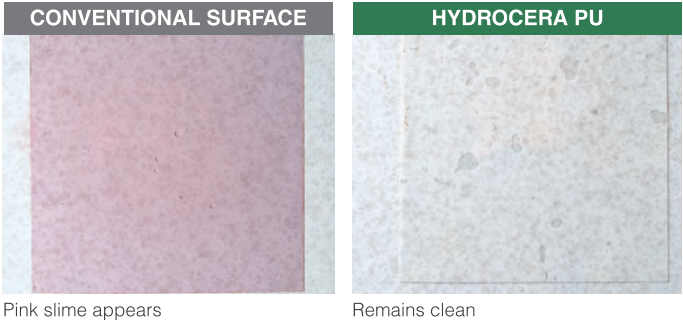

ANTIBACTERIAL

Testing Method

- ① Liquid droplets containing bacteria are applied onto the surface.
- ② The surface is placed in a humid bathroom for a two-week duration.