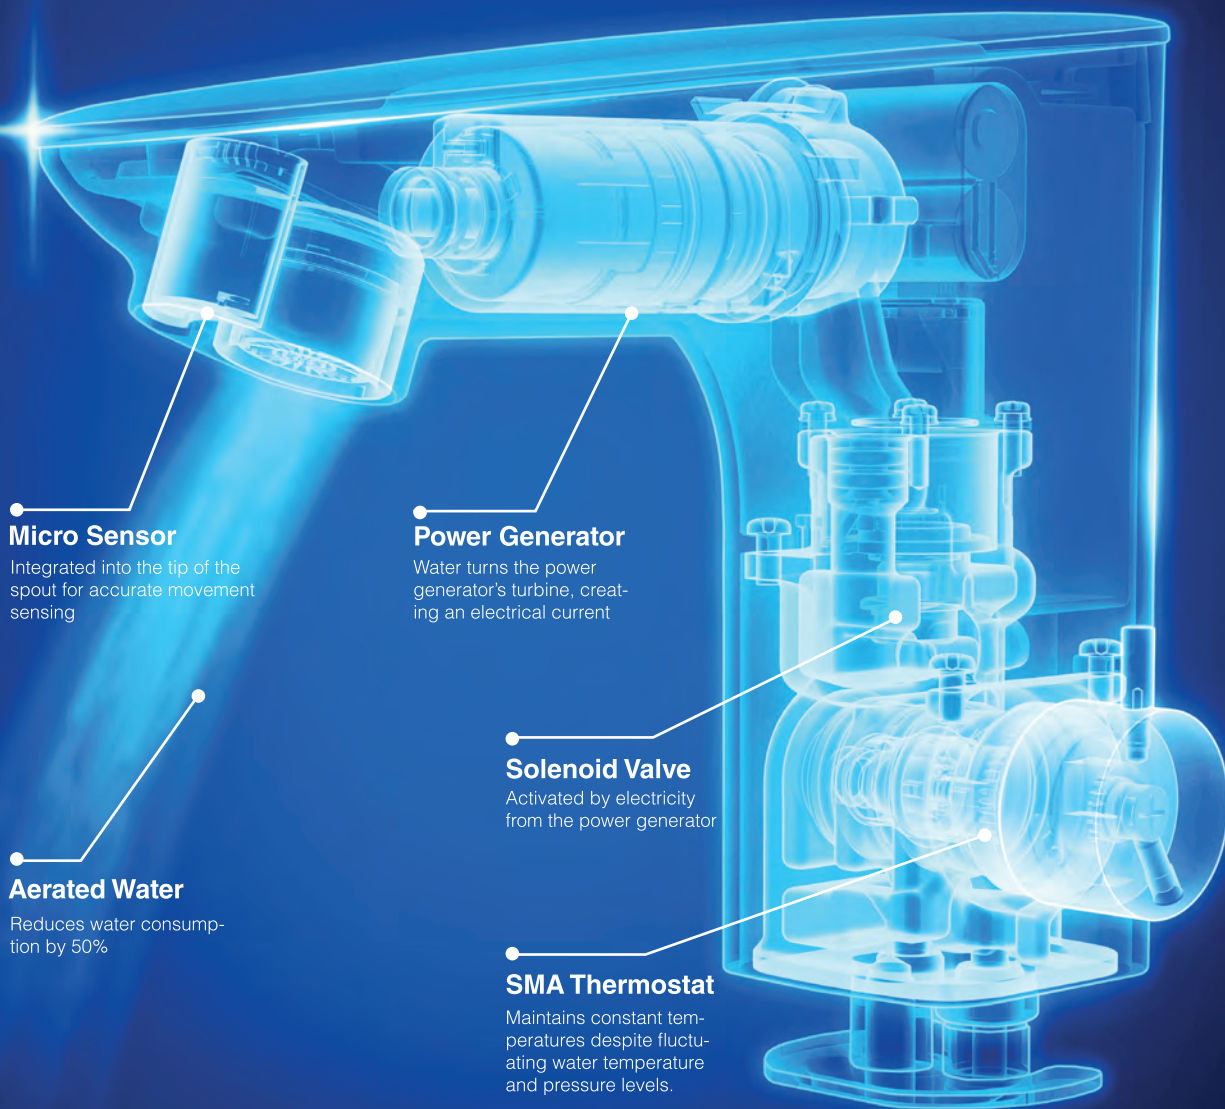

AUTO FAUCET SERIES

Micro Sensor

Integrated into the tip of the spout for accurate movement sensing

Power Generator

Water turns the power generator's turbine, creating an electrical current

Solenoid Valve

Activated by electricity from the power generator

SMA Thermostat

Maintains constant temperatures despite fluctuating water temperature and pressure levels.

Aerated Water

Reduces water consumption by 50%

SELF POWER

TOTO automatic faucets no longer need power from an electrical outlet. The energy from the flowing water is used to charge a battery that powers the faucet. The faucets require practically no maintenance.

AUTO FUNCTIONS

Cost Reduction & Energy Saving
Batteries don't need to be replaced which is better for the environment and reduces the need for maintenance.

Hygiene

The sensor-activated system means that users don't need to touch the faucets, reducing the risk of transmitting bacteria.

Smart Sensor

The automatic faucets feature an almost invisible sensor in the spout. It registers every hand movement precisely and is tamper-proof.

WATER SAVING

TOTO's aerated technology adds air to the water enlarging each droplet. This reduces water consumption by half from 4L to 2L per minute without any loss in stream volume.